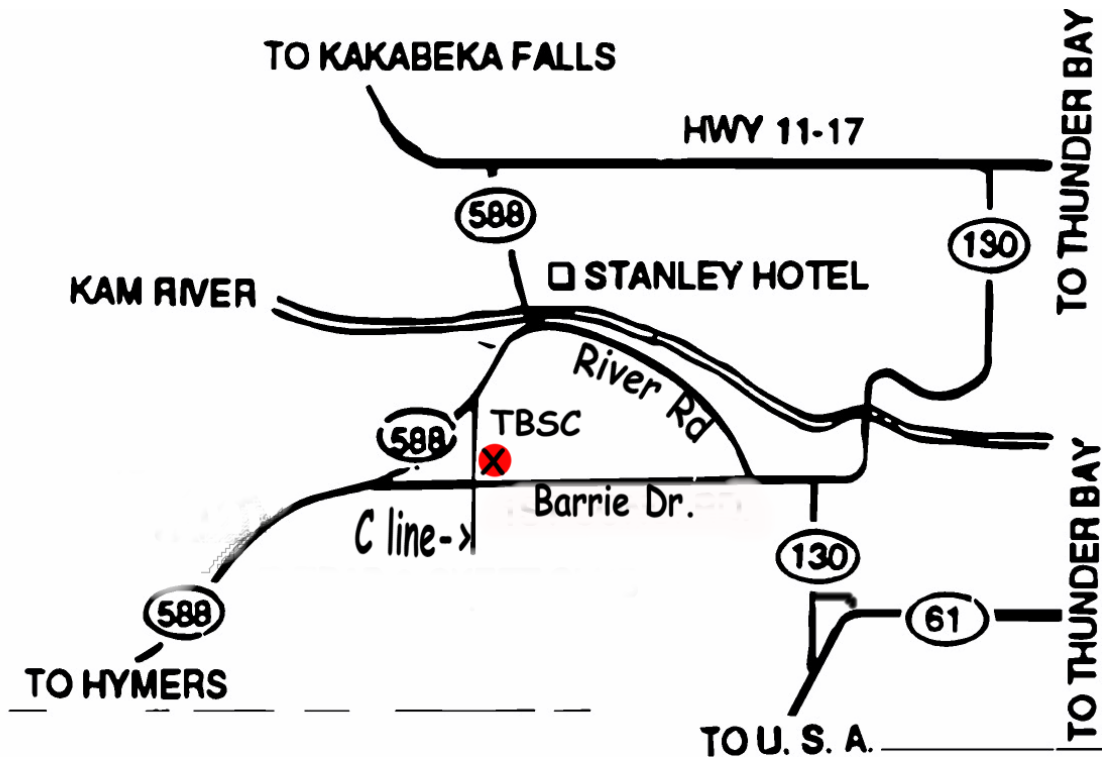

# Map to The Thunder Bay Schutzhund Club

## DIRECTIONS TO TBSC

The Thunder Bay Schutzhund Club is On C-Line Rd.

If you are coming out Hwy. 11-17 from The city, follow Hwy. 11-17 West, turn Left at Stanley turn-off, cross bridge past Stanley Tavern and turn right. Turn Left on C-Line Rd. The Club trailer is about  $\frac{3}{4}$  of the way up C-Line on the left.